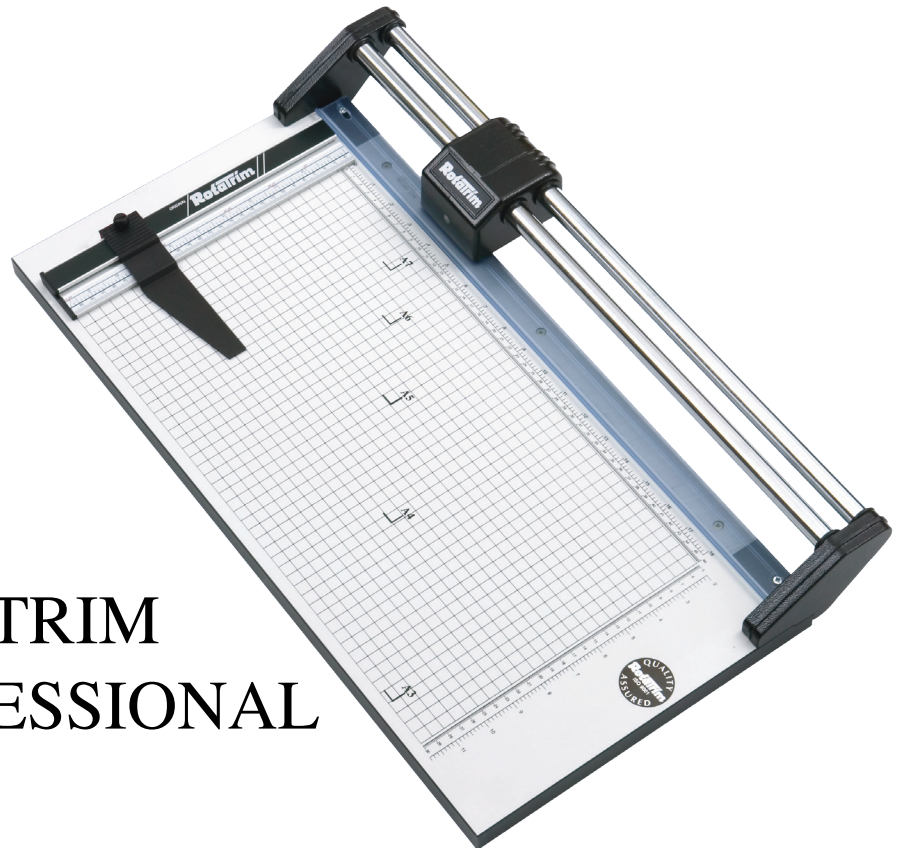

KEENCUT

THE WORLD'S FINEST CUTTING MACHINES

Premier Graphics
GROUP, INC.
www.premiergraphicsgroup.com

21850 186th Street NW • Big Lake, MN • 55309

Phone: 763.263.0026 • Toll-Free: 888.341.1456

Originally designed with the photographer in mind, the heavy-duty use Professional has proven its durability and worth as an “all-day, everyday use” trimmer in a variety of industries. The Professional has been used to cut offset printing plates, packaging materials, polyethylene and even mount board- as well as for office finishing products.

The Professional is perfect for heavy-use cutting and trimming of flexible materials:

- Dual chrome-plated guide rails completely eliminate cutting head swivel.
- Design offers a maximum cut depth of up to 3mm.
- A solid laminated gridded baseboard ensures accurate placement of work.
- All-metal end frames and head, and an aluminum square side rule, lead to performance that lasts a lifetime.
- Self-sharpening Sheffield Steel cutting wheel.

ROTATRIM PROFESSIONAL

The steel stand offers rigid support at the ideal working height of 34 inches. Black finished, this stand includes an integrated, transparent space-saving waste catcher that secures off cuts.